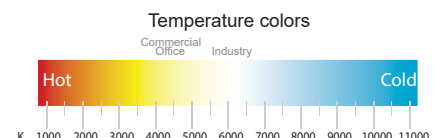

Sold individually

for information