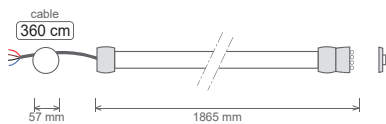

Scheme for models